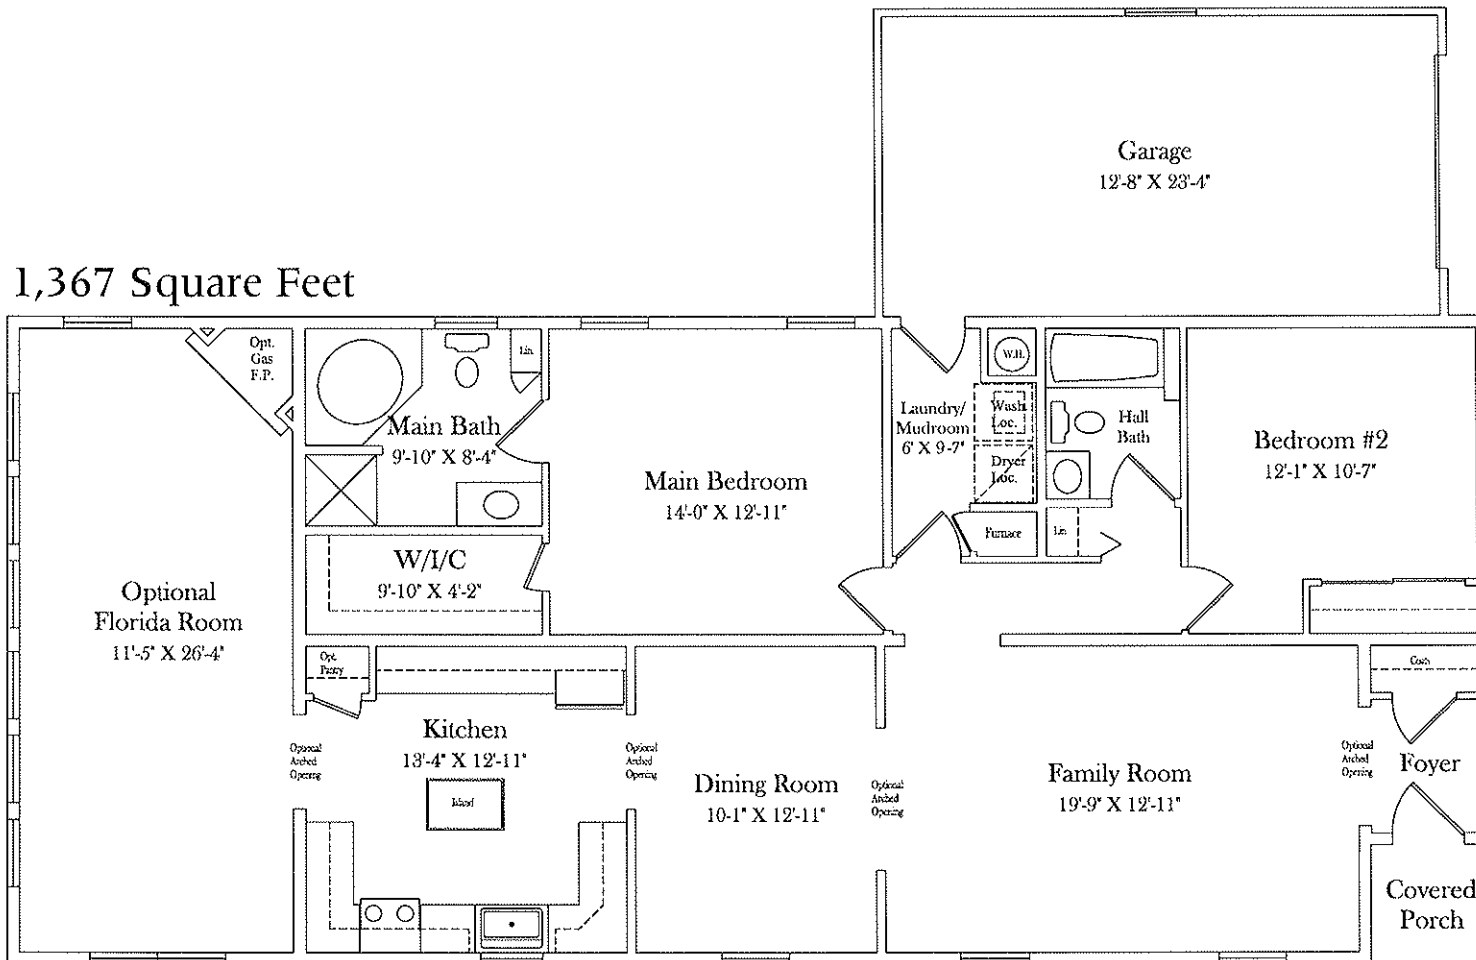

SPRING VALLEY VILLAGE

The Acadia

Spring Valley Village Sales Center
Stauffer Road, Bechtelsville, PA 19505
866-274-0990

**SPRING VALLEY
VILLAGE**
MODERN HOMES, INC.

SPRING VALLEY VILLAGE

The Acadia

Modern Homes offers options and customization that is not depicted in this brochure. Please consult our sales representatives for complete information. (The right is reserved to make changes to all drawings, floorplans, and rendering without notice or obligation. All items depicted on all illustrations may vary and are subject to change and field variation. This brochure and all illustrations are for general review and are in no way part of a legal contract or binding agreement.)