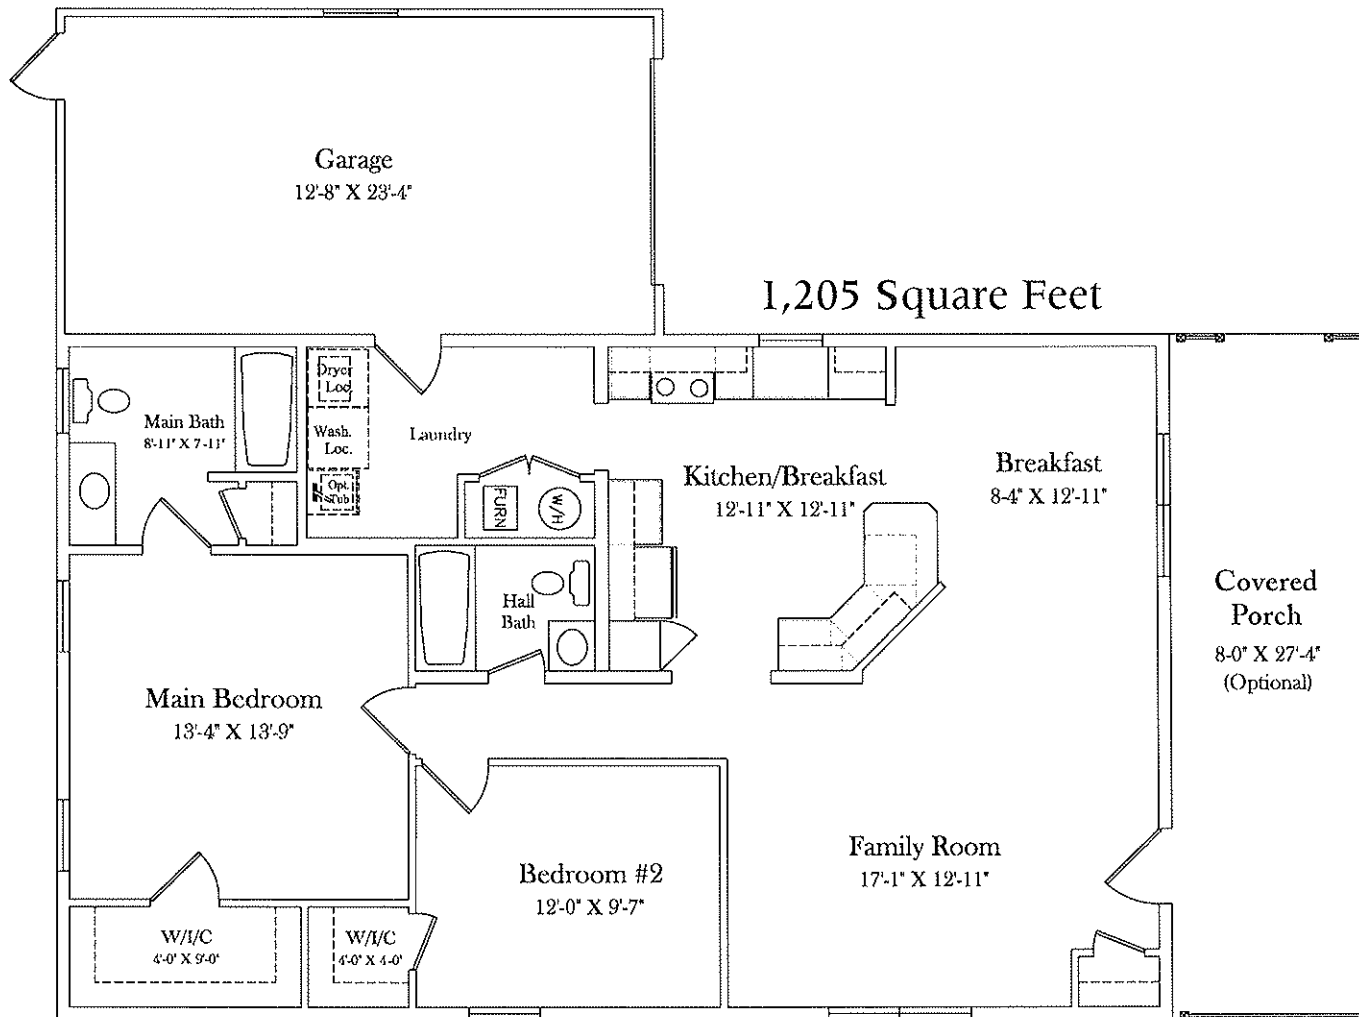

SPRING VALLEY VILLAGE

The Charleston

Spring Valley Village Sales Center
67 Stauffer Road, Bechtelsville, PA 19505
866-274-0990

**SPRING VALLEY
VILLAGE**
MODERN HOMES, INC.

SPRING VALLEY VILLAGE

The Charleston