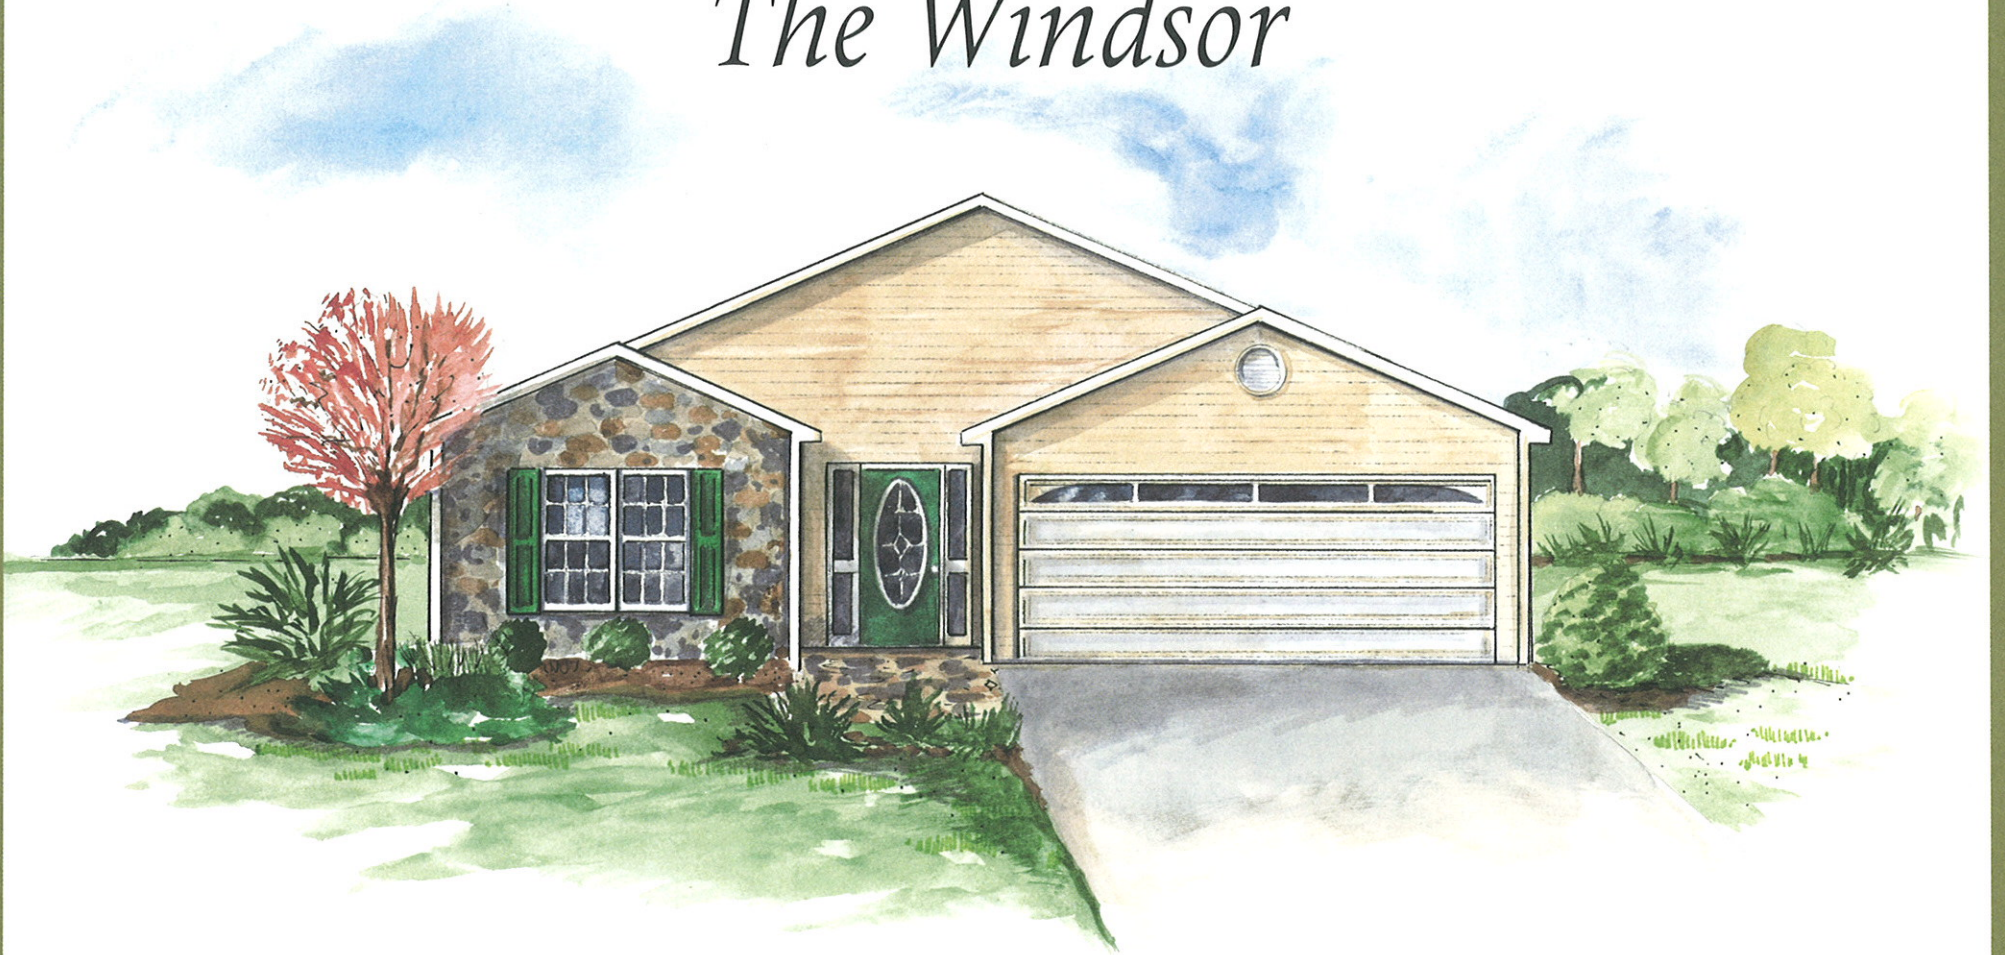

SPRING VALLEY VILLAGE

The Windsor

Spring Valley Village Sales Center
Stauffer Road, Bechtelsville, PA 19505
866-274-0990

**SPRING VALLEY
VILLAGE**
MODERN HOMES, INC.

SPRING VALLEY VILLAGE

The Windsor

1,793 Square Feet