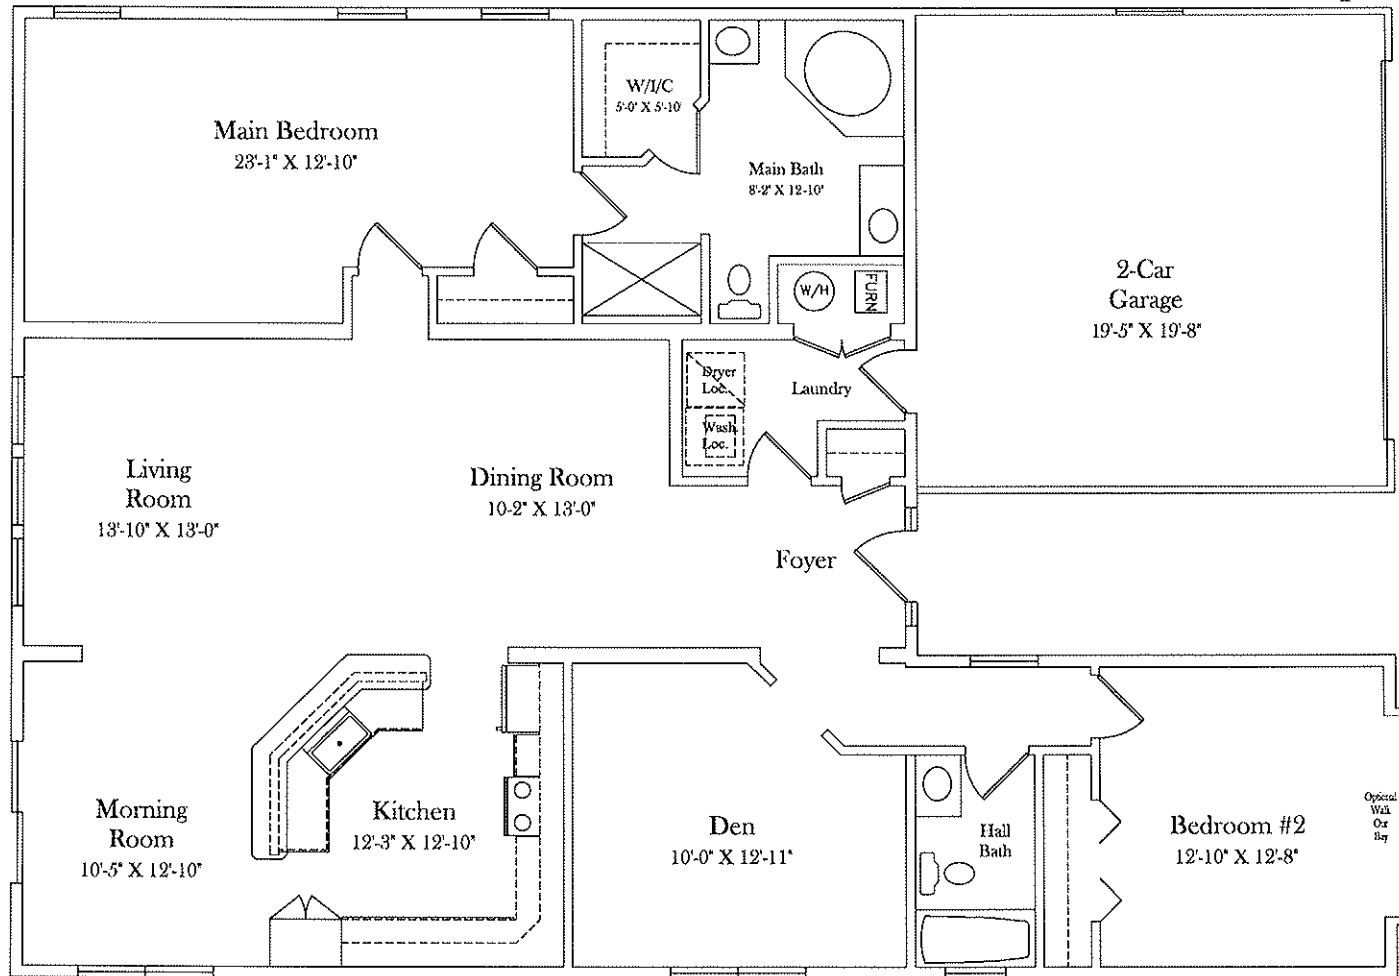

SPRING VALLEY VILLAGE

The Windsor

Spring Valley Village Sales Center
Stauffer Road, Bechtelsville, PA 19505
866-274-0990

**SPRING VALLEY
VILLAGE**
MODERN HOMES, INC.

SPRING VALLEY VILLAGE

The Windsor

1,793 Square Feet