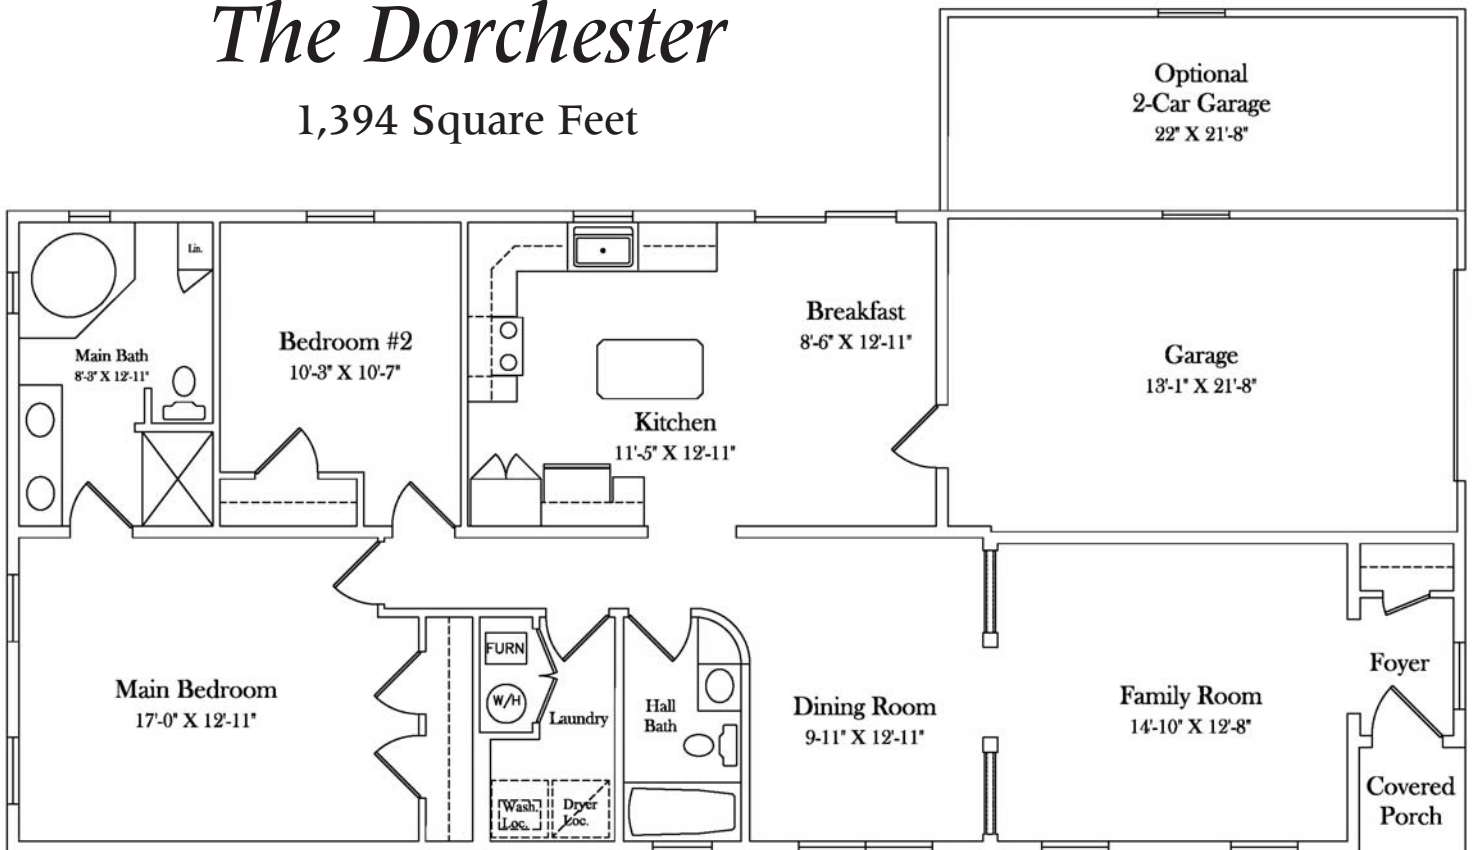

THE AREA'S FINEST "55 PLUS" COMMUNITY.

"The Difference is the Lifestyle"

The Dorchester

1,394 Square Feet

Modern Homes offers options and customization that is not depicted in this brochure. Please consult our sales representatives for complete information. (The right is reserved to make changes to all drawings, floorplans, and rendering without notice or obligation. All items depicted on all illustrations may vary and are subject to change and field variation. This brochure and all illustrations are for general review and are in no way part of a legal contract or binding agreement.)