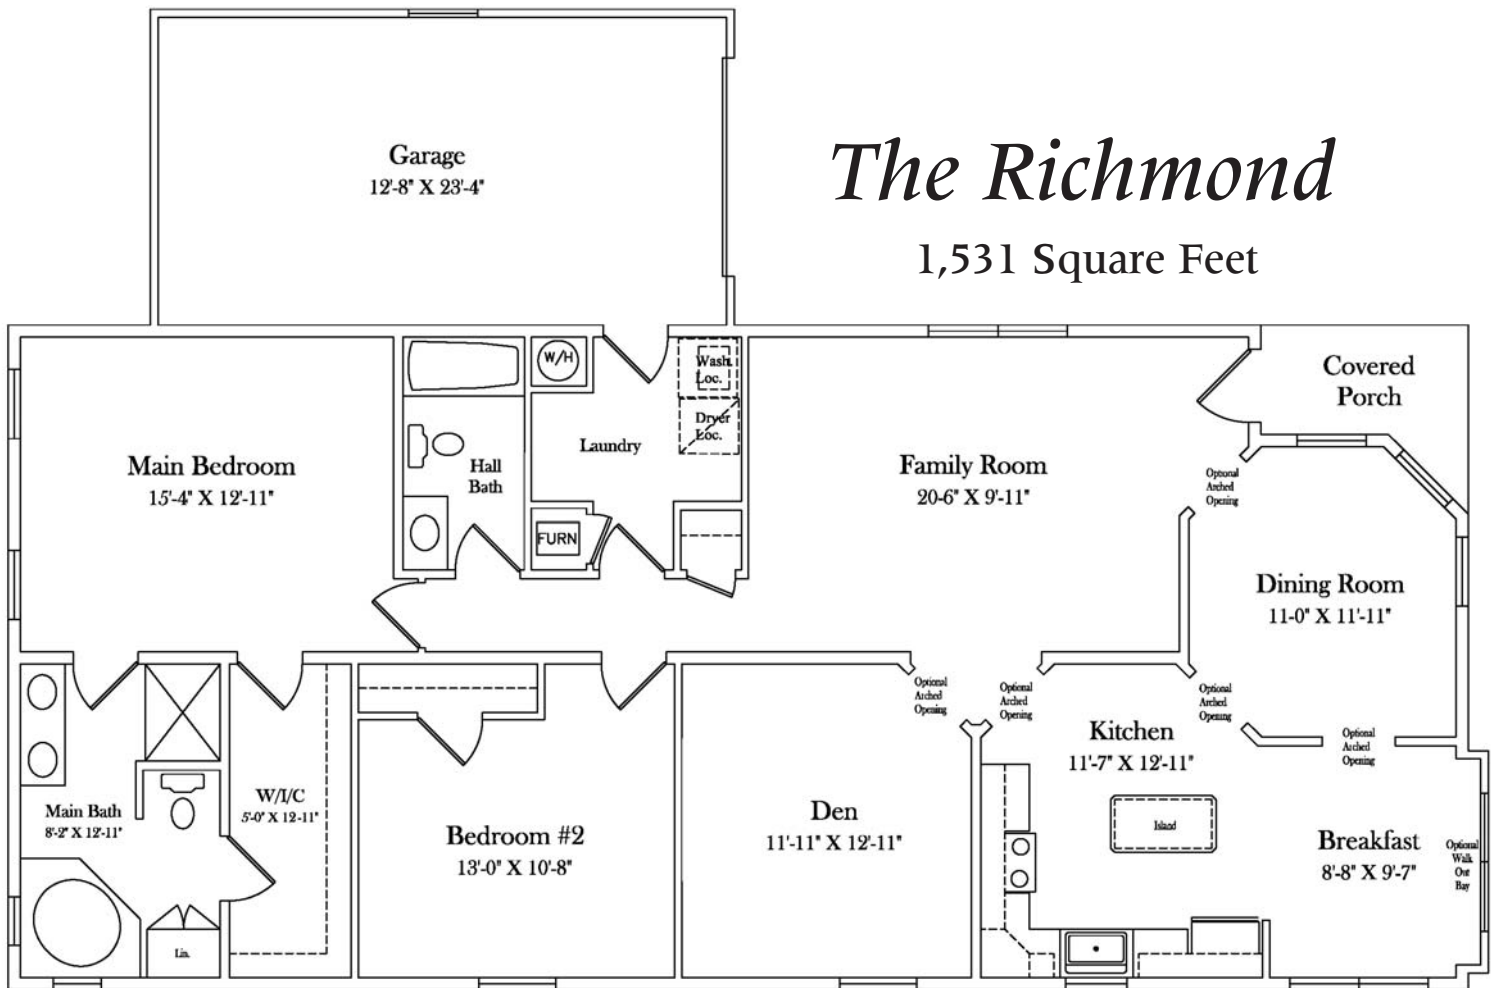

THE AREA'S FINEST "55 PLUS" COMMUNITY.

"The Difference is the Lifestyle"

The Richmond

1,531 Square Feet

Modern Homes offers options and customization that is not depicted in this brochure. Please consult our sales representatives for complete information. (The right is reserved to make changes to all drawings, floorplans, and rendering without notice or obligation. All items depicted on all illustrations may vary and are subject to change and field variation. This brochure and all illustrations are for general review and are in no way part of a legal contract or binding agreement.)