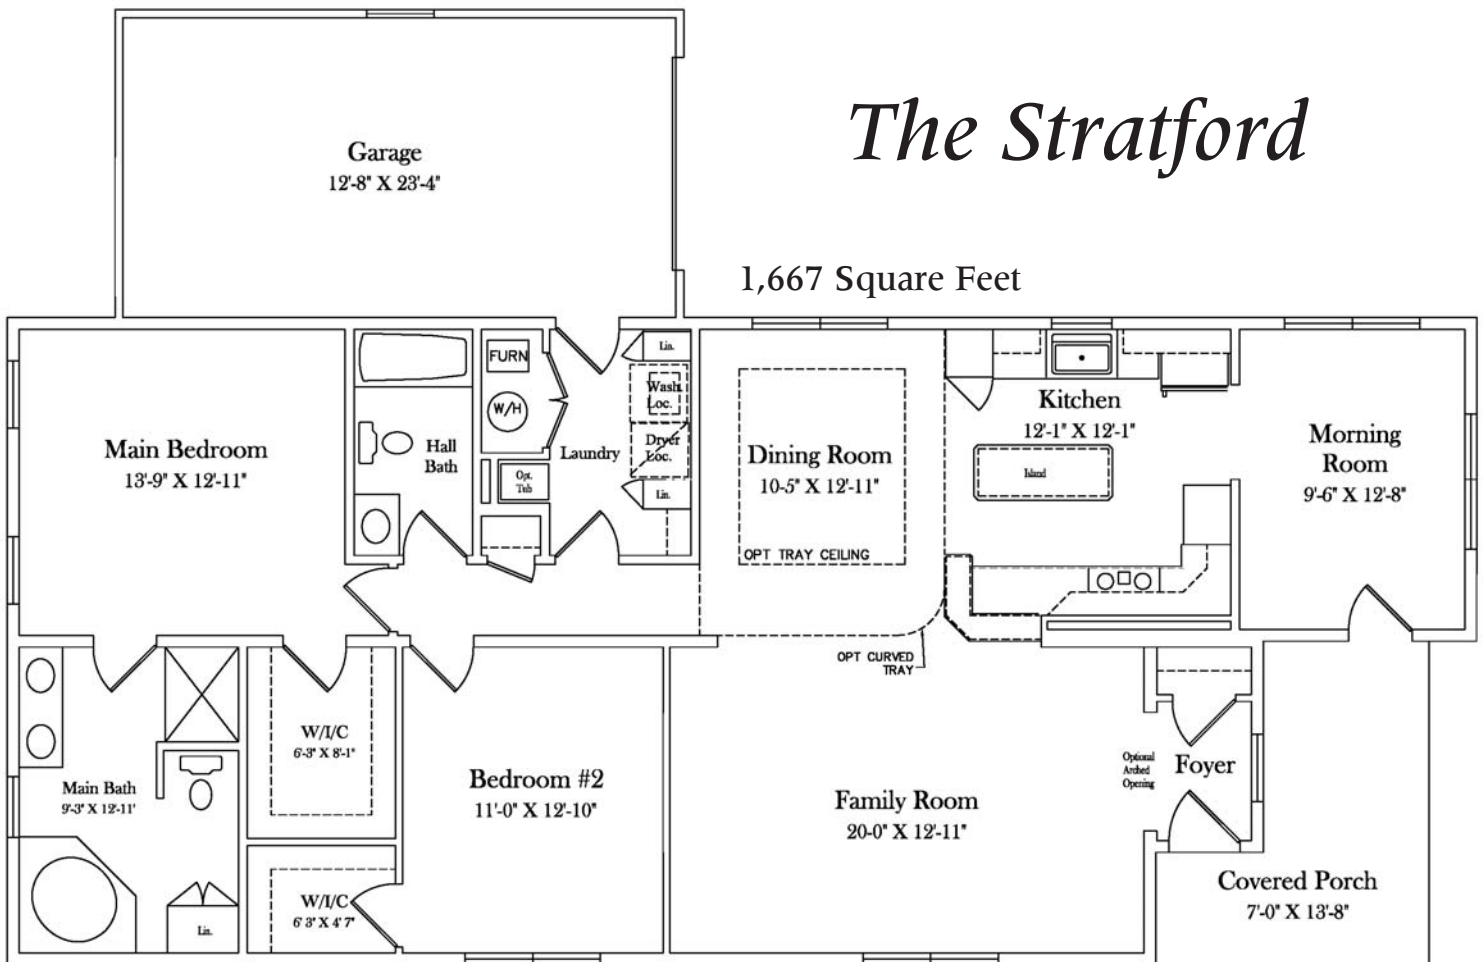

## The Stratford

1,667 Square Feet

*Modern Homes offers options and customization that is not depicted in this brochure. Please consult our sales representatives for complete information. (The right is reserved to make changes to all drawings, floorplans, and rendering without notice or obligation. All items depicted on all illustrations may vary and are subject to change and field variation. This brochure and all illustrations are for general review and are in no way part of a legal contract or binding agreement.)*