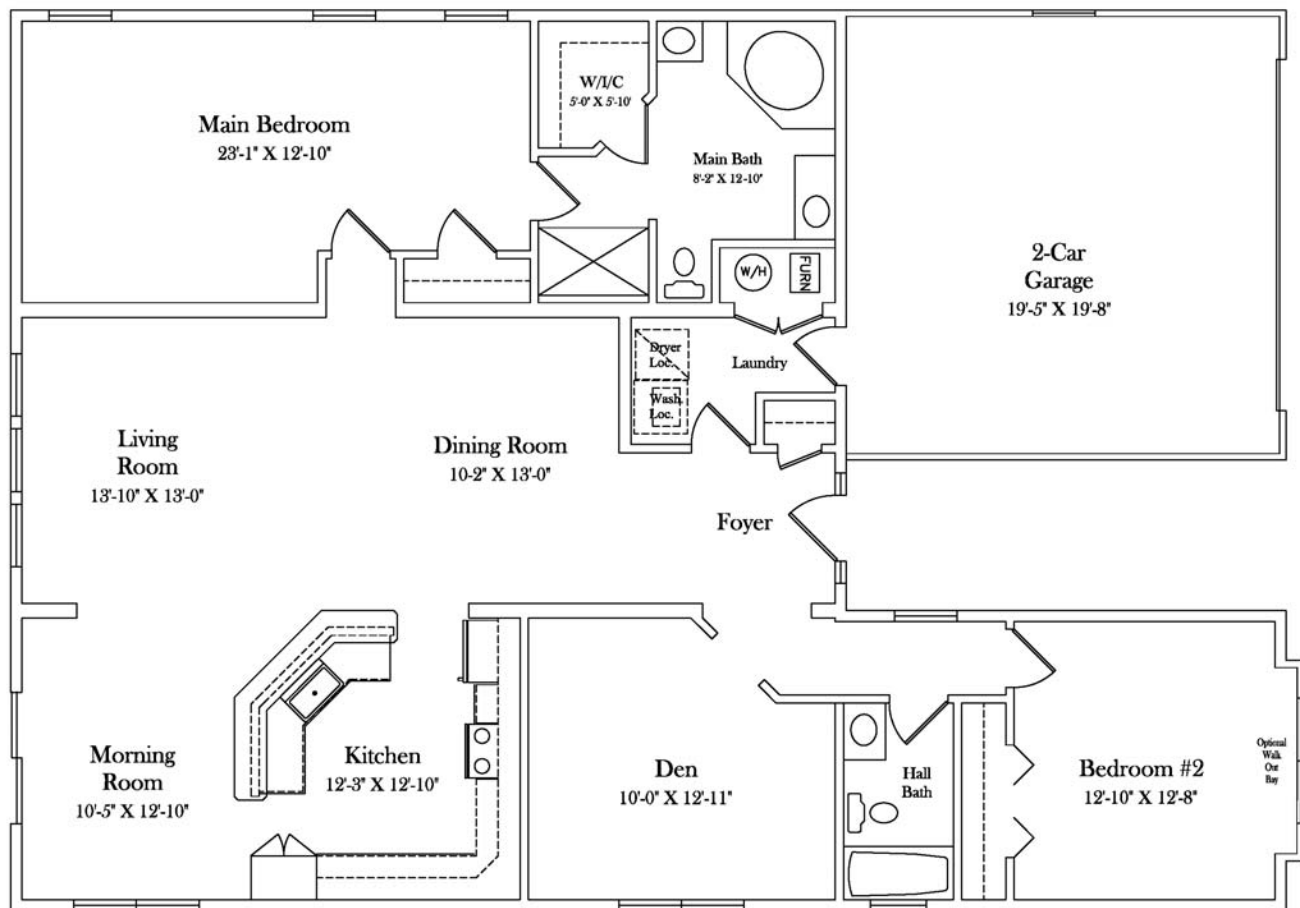

THE AREA'S FINEST "55 PLUS" COMMUNITY.

"The Difference is the Lifestyle"

The Windsor

1,793 Square Feet

Modern Homes offers options and customization that is not depicted in this brochure. Please consult our sales representatives for complete information. (The right is reserved to make changes to all drawings, floorplans, and rendering without notice or obligation. All items depicted on all illustrations may vary and are subject to change and field variation. This brochure and all illustrations are for general review and are in no way part of a legal contract or binding agreement.)