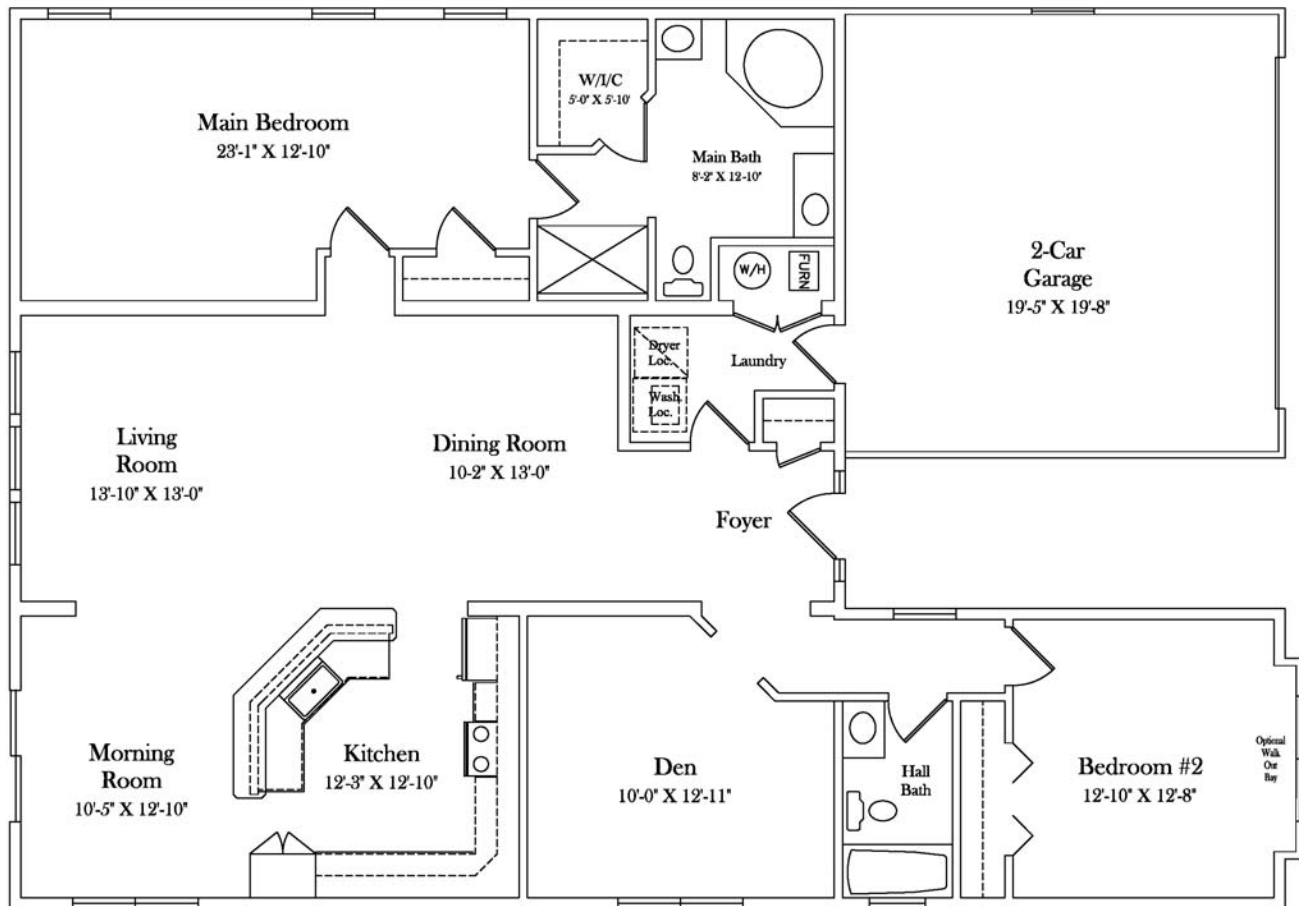

THE AREA'S FINEST "55 PLUS" COMMUNITY.

"The Difference is the Lifestyle"

The Windsor

1,793 Square Feet

Modern Homes offers options and customization that is not depicted in this brochure. Please consult our sales representatives for complete information. (The right is reserved to make changes to all drawings, floorplans, and rendering without notice or obligation. All items depicted on all illustrations may vary and are subject to change and field variation. This brochure and all illustrations are for general review and are in no way part of a legal contract or binding agreement.)