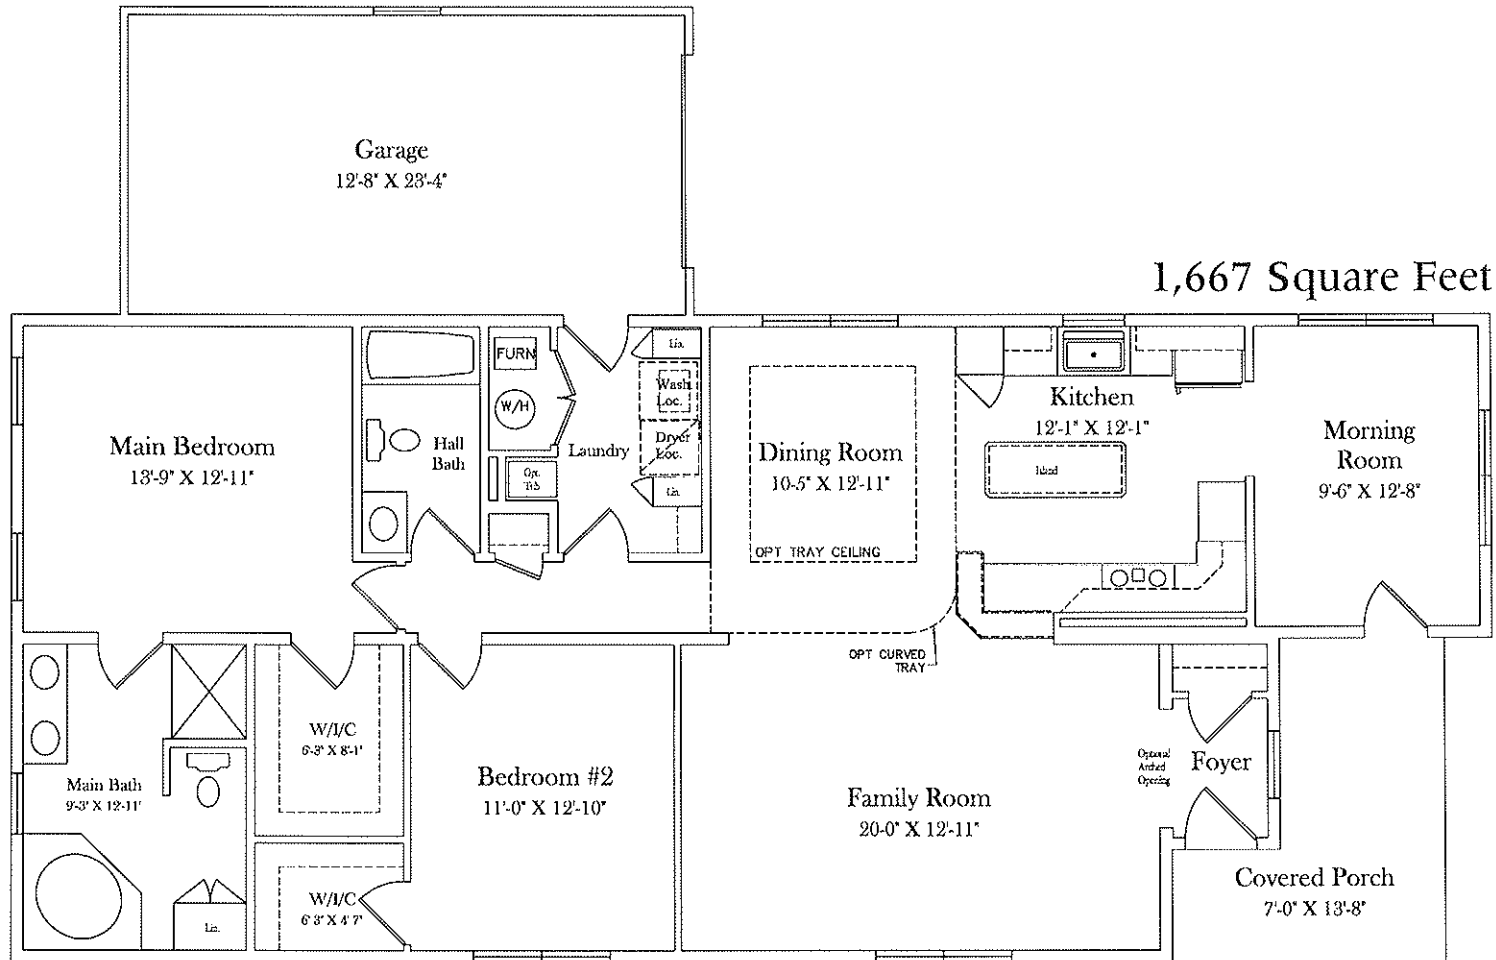

SPRING VALLEY VILLAGE

The Stratford

Spring Valley Village Sales Center
Stauffer Road, Bechtelsville, PA 19505
866-274-0990

**SPRING VALLEY
VILLAGE**
MODERN HOMES, INC.

SPRING VALLEY VILLAGE

The Stratford

Modern Homes offers options and customization that is not depicted in this brochure. Please consult our sales representatives for complete information. (The right is reserved to make changes to all drawings, floorplans, and rendering without notice or obligation. All items depicted on all illustrations may vary and are subject to change and field variation. This brochure and all illustrations are for general review and are in no way part of a legal contract or binding agreement.)